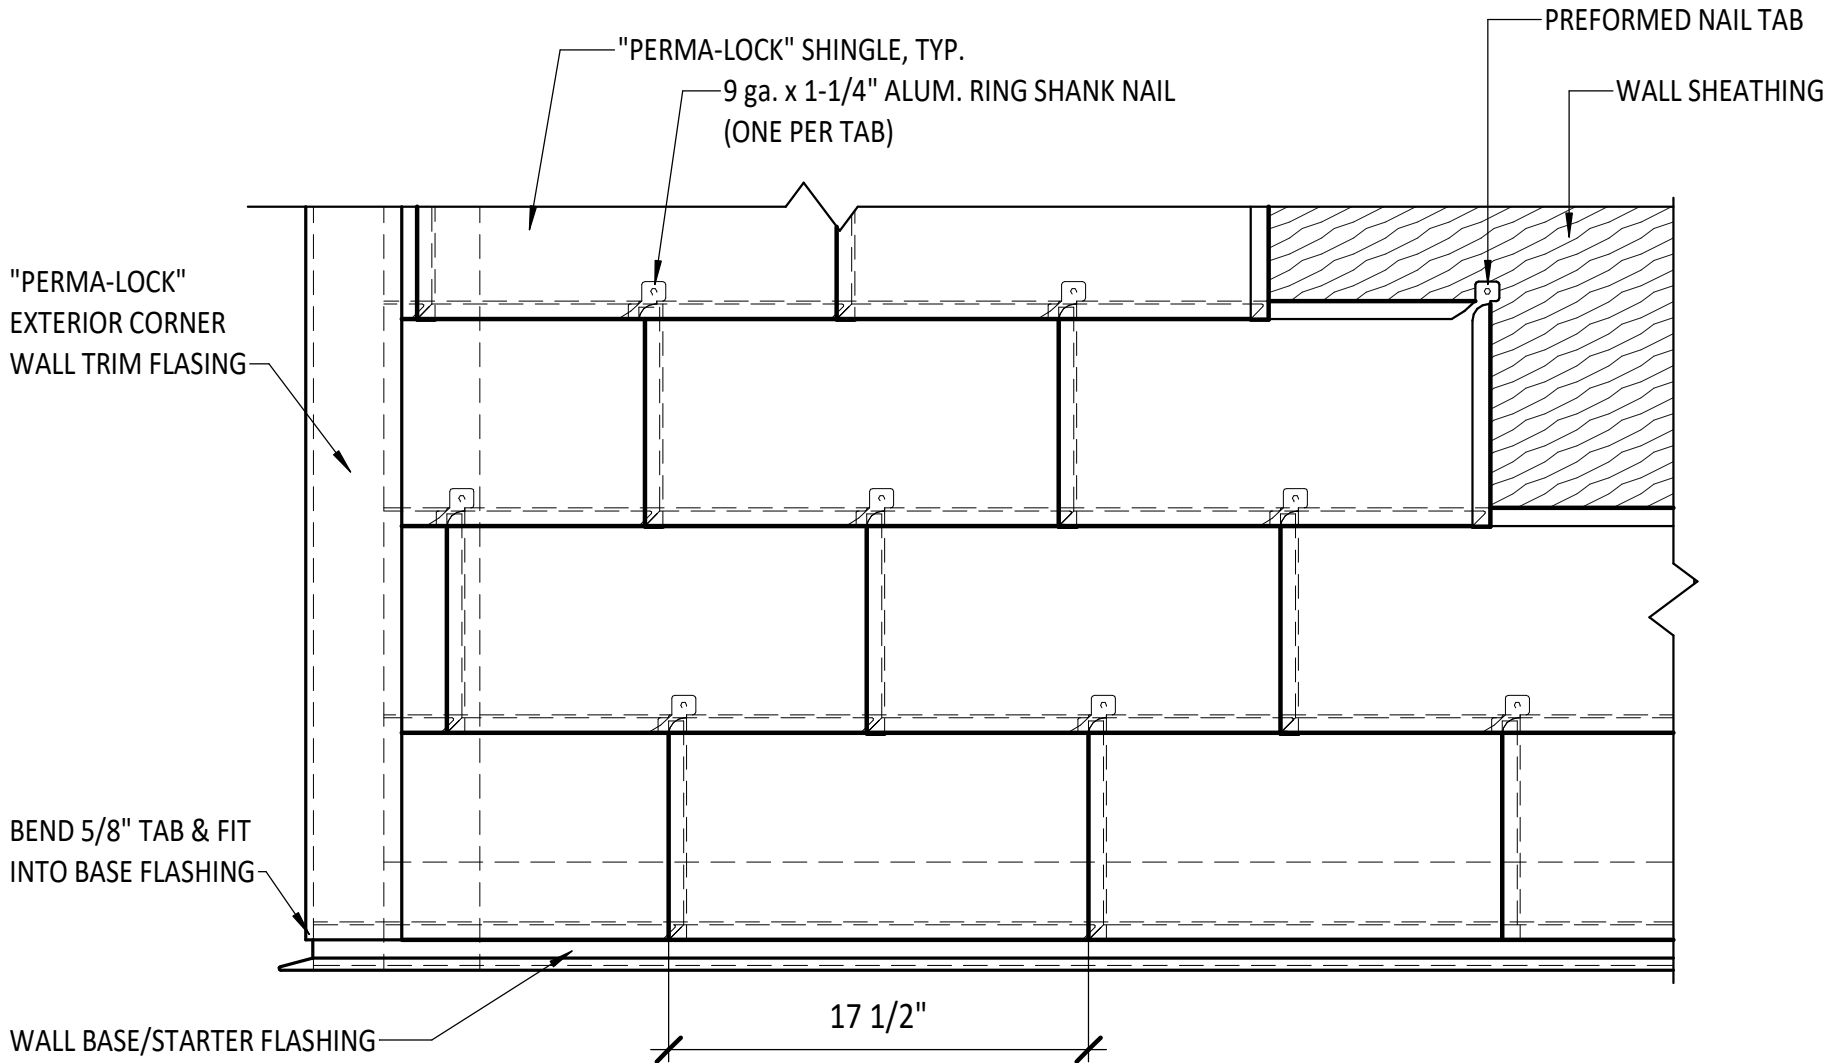

## INSIDE WALL TRIM FLASHING

---

SCALE: 3" = 1'-0"

## OUTSIDE WALL TRIM FLASHING

SCALE: 3" = 1'-0"

## TYP. WALL LAYOUT

SCALE: 1 1/2" = 1'-0"

# WINDOW & DOOR TRIM

---

SCALE: 1:1

**TYP. WINDOW LAYOUT**

SCALE: 1 1/2" = 1'-0"