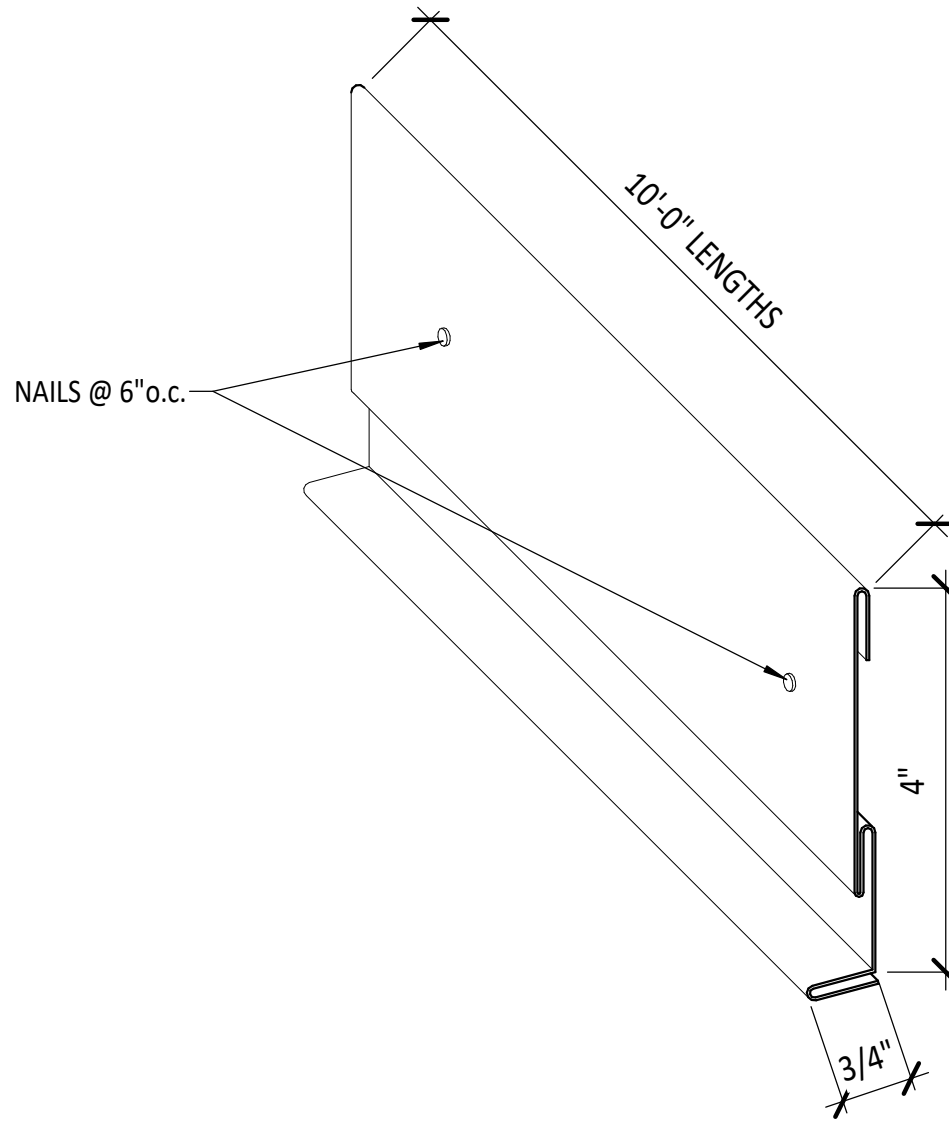

## INSIDE WALL TRIM FLASHING

---

SCALE: 3" = 1'-0"

## OUTSIDE WALL TRIM FLASHING

SCALE: 3" = 1'-0"

## TYP. WALL LAYOUT

SCALE: 1 1/2" = 1'-0"

# WINDOW & DOOR TRIM

---

SCALE: 1:1

**TYP. WINDOW LAYOUT**

SCALE: 1 1/2" = 1'-0"