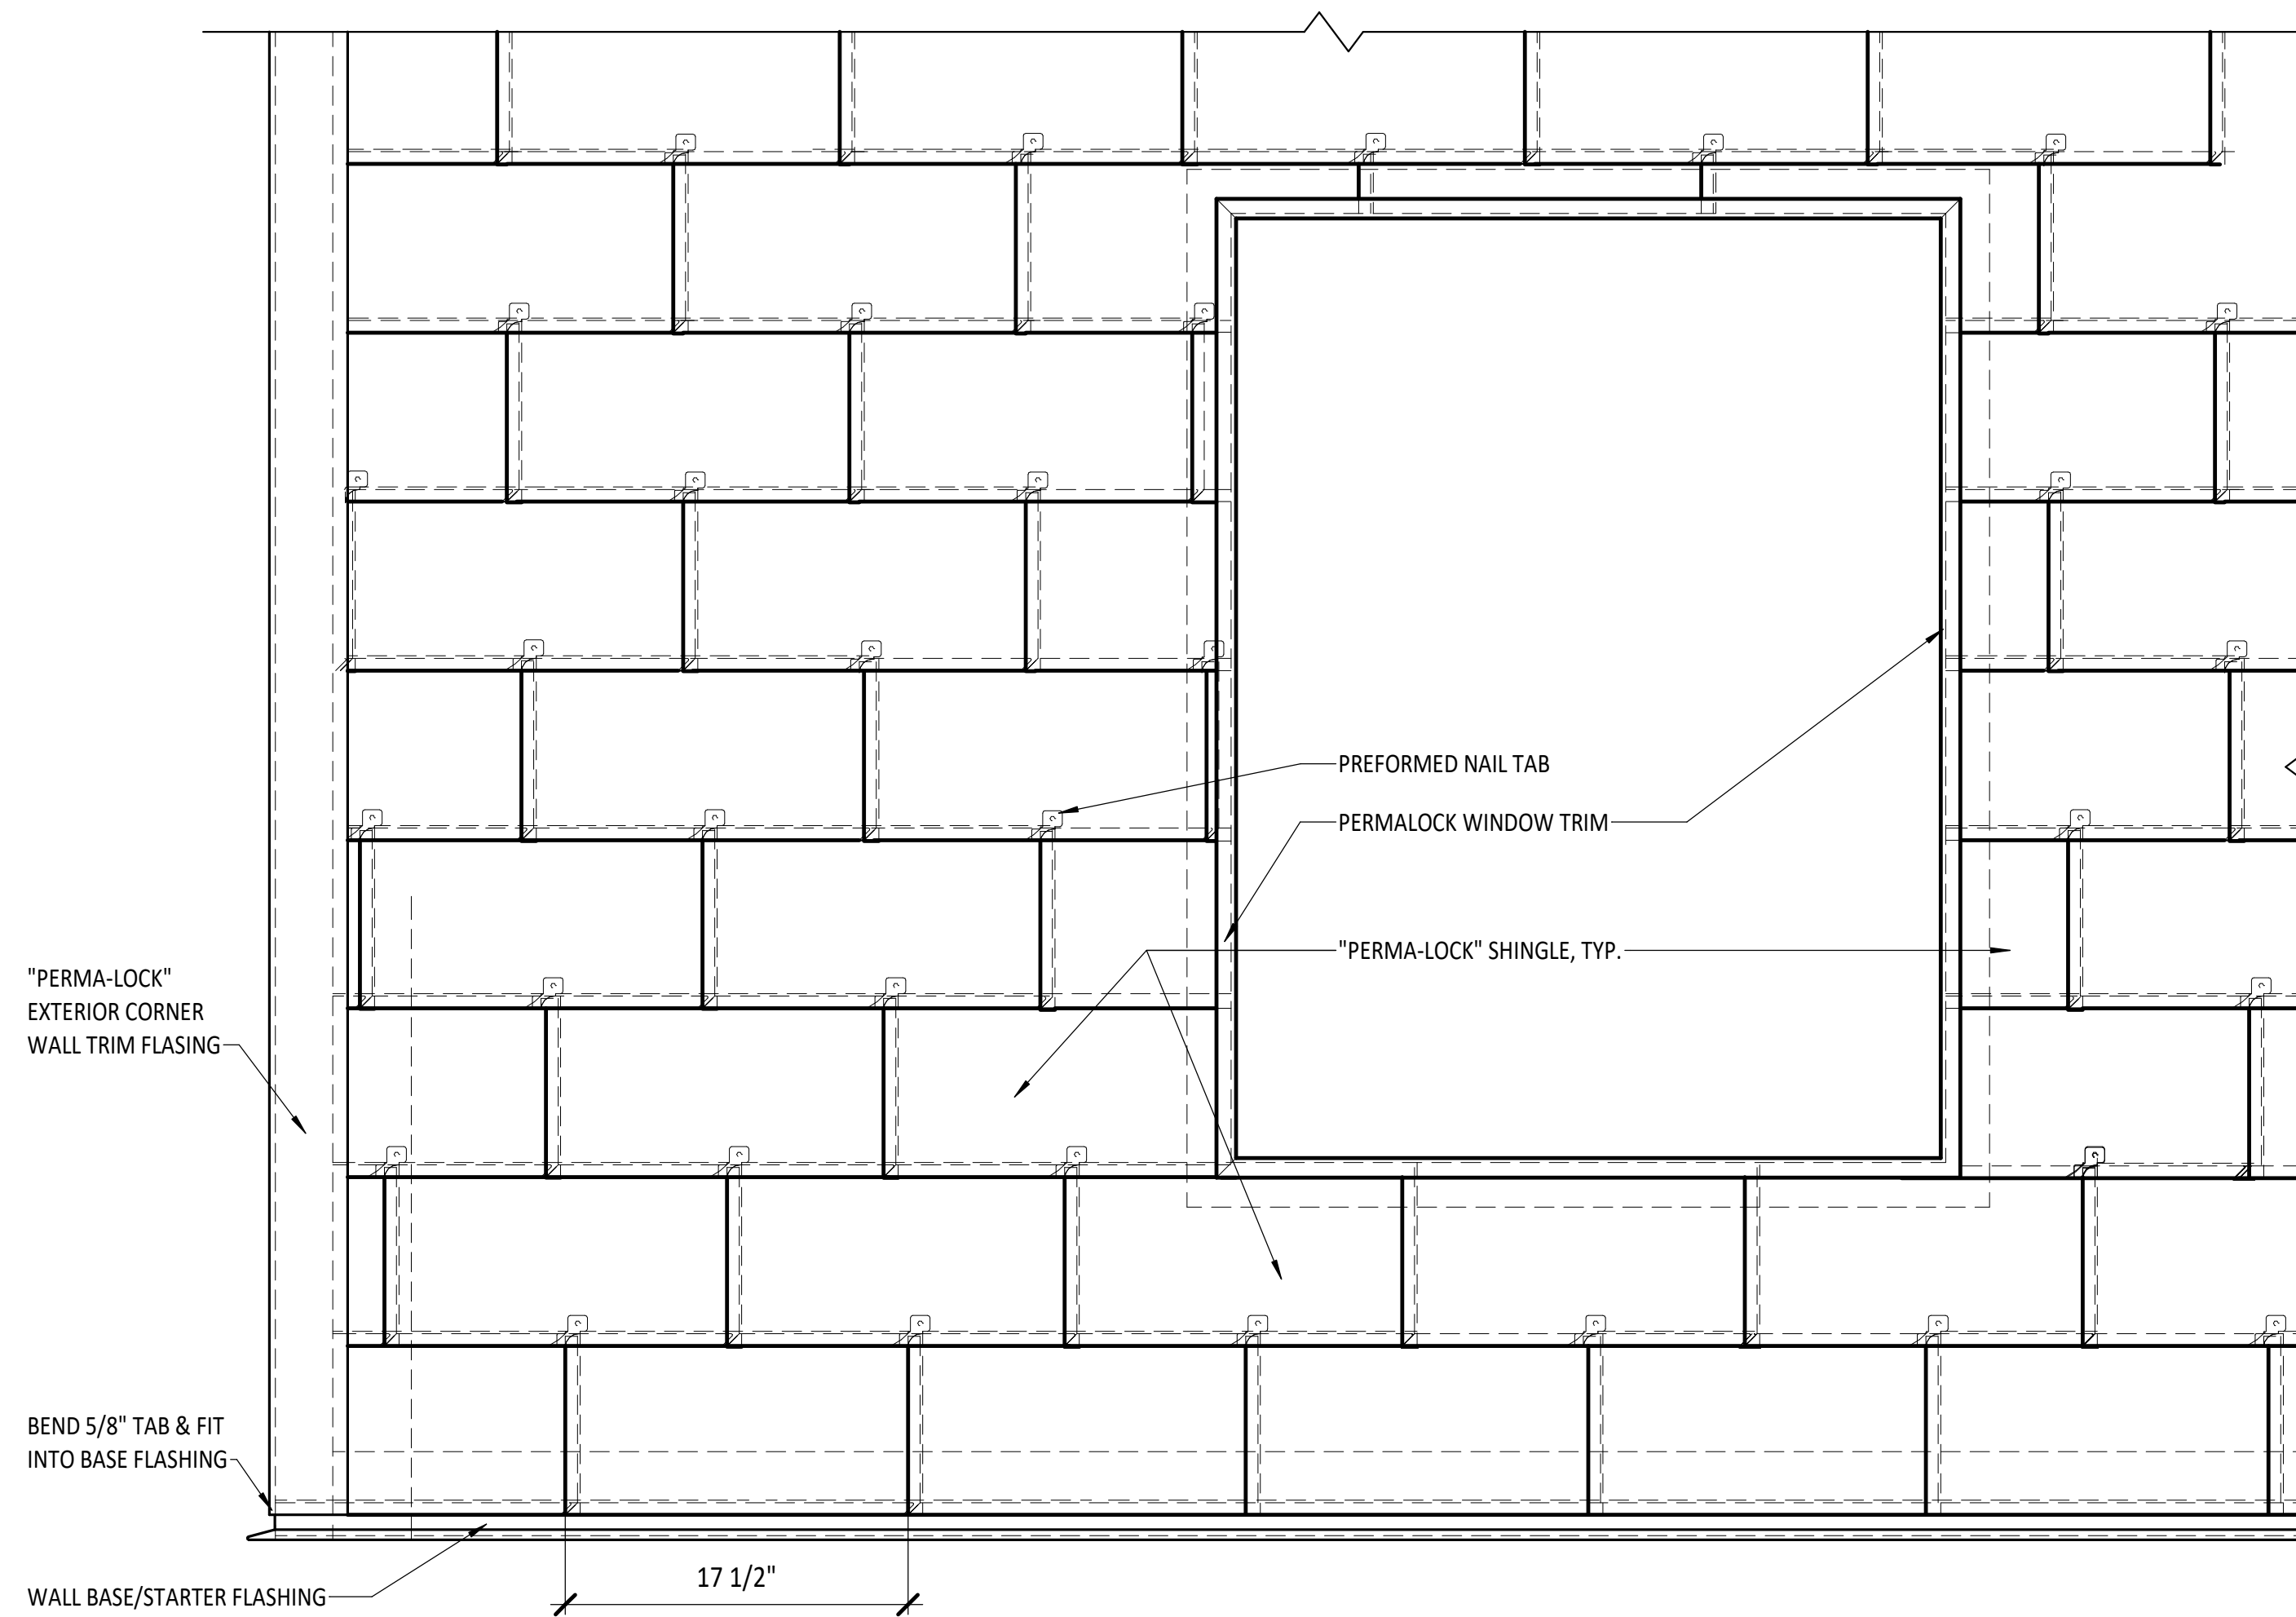

## TYP. WALL LAYOUT

SCALE: 1 1/2" = 1'-0"

## **WALL BASE/STARTER FLASHING**

SCALE: 6" = 1'-0"

# WINDOW & DOOR TRIM

---

SCALE: 1:1

**TYP. WINDOW LAYOUT**

SCALE: 1 1/2" = 1'-0"