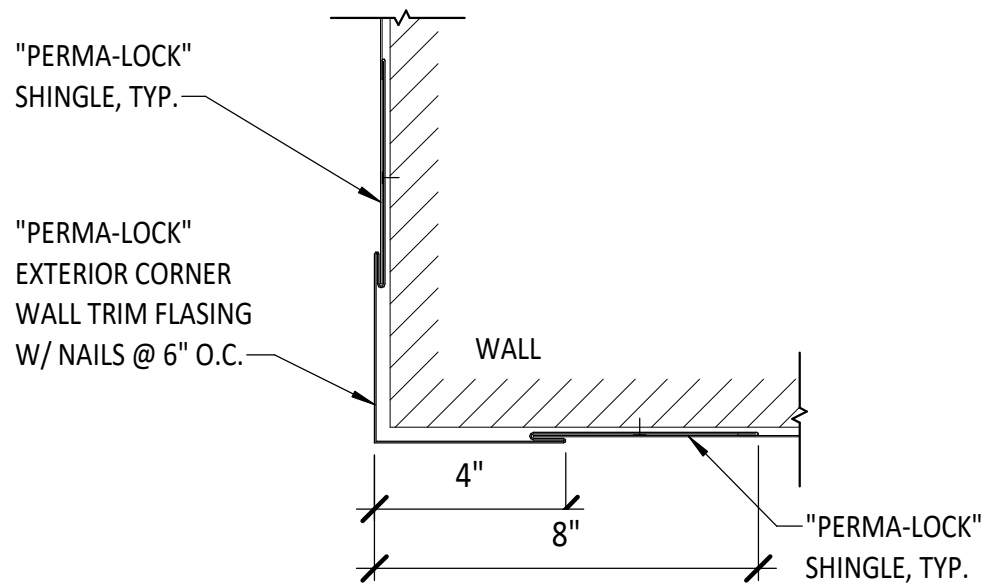

## INSIDE WALL TRIM FLASHING

---

SCALE: 3" = 1'-0"

## OUTSIDE WALL TRIM FLASHING

SCALE: 3" = 1'-0"

## TYP. WALL LAYOUT

SCALE: 1 1/2" = 1'-0"

# WINDOW & DOOR TRIM

---

SCALE: 1:1

**TYP. WINDOW LAYOUT**

SCALE: 1 1/2" = 1'-0"