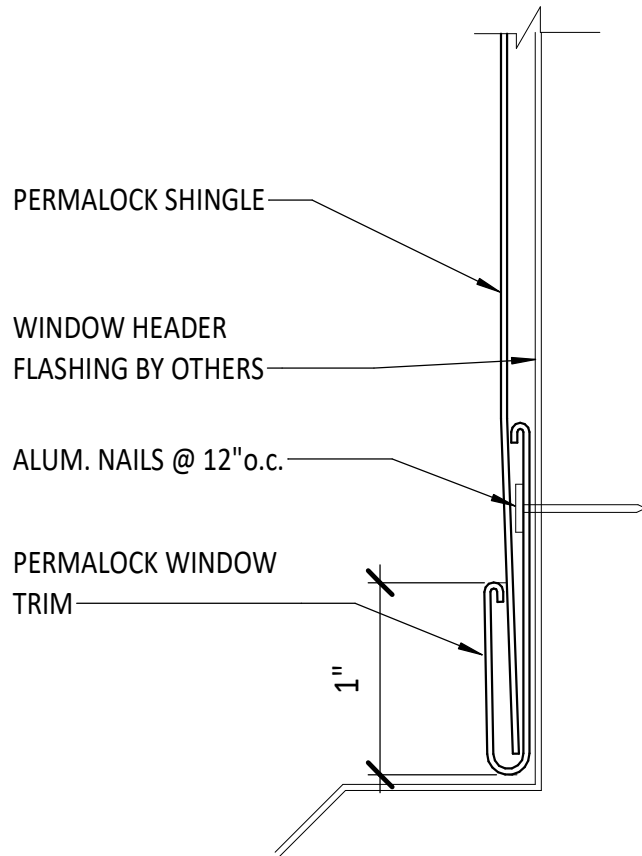

## OUTSIDE WALL TRIM FLASHING

SCALE: 3" = 1'-0"

## TYP. WALL LAYOUT

SCALE: 1 1/2" = 1'-0"

## **WALL BASE/STARTER FLASHING**

SCALE: 6" = 1'-0"

# WINDOW & DOOR TRIM

---

SCALE: 1:1

**TYP. WINDOW LAYOUT**

SCALE: 1 1/2" = 1'-0"